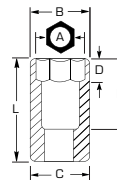

1/2" DRIVE SOCKETS - 8 POINT

► For square nuts

INCH	8	Nut End Outside Diameter (in) (B)	Drive End Outside Diameter (in) (C)	Nut Depth (in) (D)	Bolt Clearance Depth (in) (E)	Overall Length (in) (L)	Weight (lbs)
3/8	J5412S	45/64	55/64	1/4	1-1/64	1-7/16	0.11
7/16	J5414S	51/64	51/64	5/16	1-1/8	1-7/16	0.11
1/2	J5416S	59/64	59/64	11/32	1-3/32	1-7/16	0.11
9/16	J5418S	1	1	3/8	1-1/64	1-1/2	0.13
5/8	J5420S	1-5/64	1-5/64	37/64	1-3/32	1-1/2	0.14
11/16	J5422S	1-11/64	1-11/64	13/32	1-1/64	1-1/2	0.15
3/4	J5424S	1-15/64	1-15/64	29/64	1-1/16	1-1/2	0.18
13/16	J5426S	1-23/64	1-23/64	27/32	1-5/32	1-5/8	0.23
7/8	J5428S	1-1/2	1-1/2	27/32	1-1/8	1-5/8	0.51
1	J5432S	1-11/16	1-11/16	3/4	11/16	1-3/4	0.80